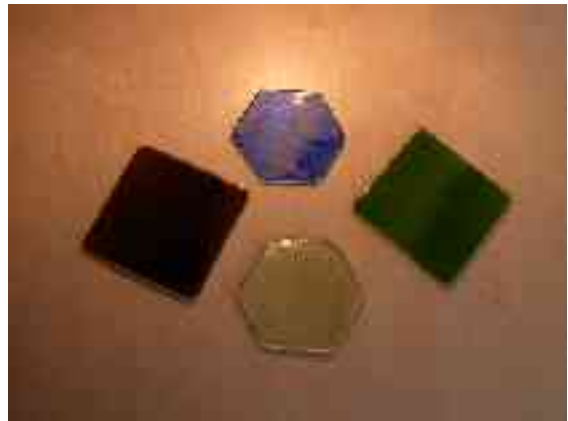

Website: under construction.

GTR is a new company which aims to recycle waste glass collected on the Llyn Peninsula. Bottles, in particular, are collected from hotels and pubs to be crushed/melted then imaginatively recycled into attractive products including coasters and clocks.